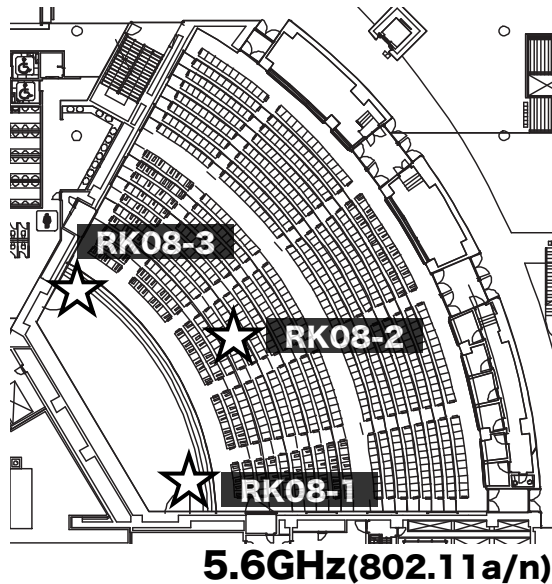

RubyKaigi'08

日本Ruby会議 2008

会場の無線ネットワークについて Wi-Fi Internet Access

Ruby会議2008へようこそ。会場では無料の無線によるインターネット接続を提供しています。アクセスポイントは以下の図のように設置されています。負荷分散のため、最寄りのアクセスポイントをご利用くださいますよう、ご協力をお願い致します。なお、認証は不要で、WEPやWPAによる暗号化は行われません。会場のネットワーク資源は有限です。ストリーミング動画の視聴など、多くの帯域を消費するアプリケーションのご利用はお控えください。それでは、Ruby会議2008をお楽しみください。

Welcome to RubyKaigi 2008.

Over the course of the conference, we are providing free wi-fi internet access inside the conference venue, with access points located as shown in the venue maps below.

In order to evenly spread out the load on the network, please use the access point located closest to you. Authentication is not required to access the network, and the network is not secured nor encrypted. We also ask that you refrain from using high bandwidth consumption services and applications as the networks capacity is limited.

Thank you, and we hope you enjoy the conference.

おすすめ Recommended

大ホール Main Hall