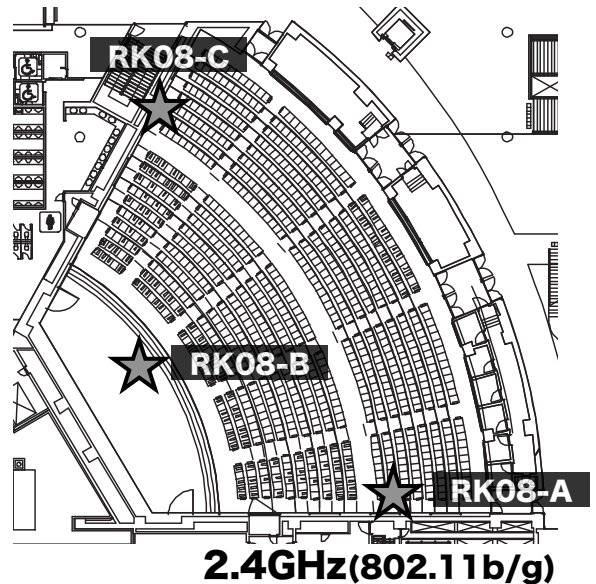

RubyKaigi'08

日本Ruby会議 2008

会場の無線ネットワークについて Wi-Fi Internet Access

Ruby会議2008へようこそ。会場では無料の無線によるインターネット接続を提供しています。アクセスポイントは以下の図のように設置されています。負荷分散のため、最寄りのアクセスポイントをご利用くださいますよう、ご協力をお願い致します。なお、認証は不要で、WEPやWPAによる暗号化は行われません。会場のネットワーク資源は有限です。ストリーミング動画の視聴など、多くの帯域を消費するアプリケーションのご利用はお控えください。それでは、Ruby会議2008をお楽しみください。

Welcome to RubyKaigi 2008.

Over the course of the conference, we are providing free wi-fi internet access inside the conference venue, with access points located as shown in the venue maps below.

In order to evenly spread out the load on the network, please use the access point located closest to you. Authentication is not required to access the network, and the network is not secured nor encrypted. We also ask that you refrain from using high bandwidth consumption services and applications as the networks capacity is limited.

Thank you, and we hope you enjoy the conference.

おすすめ Recommended

大ホール Main Hall