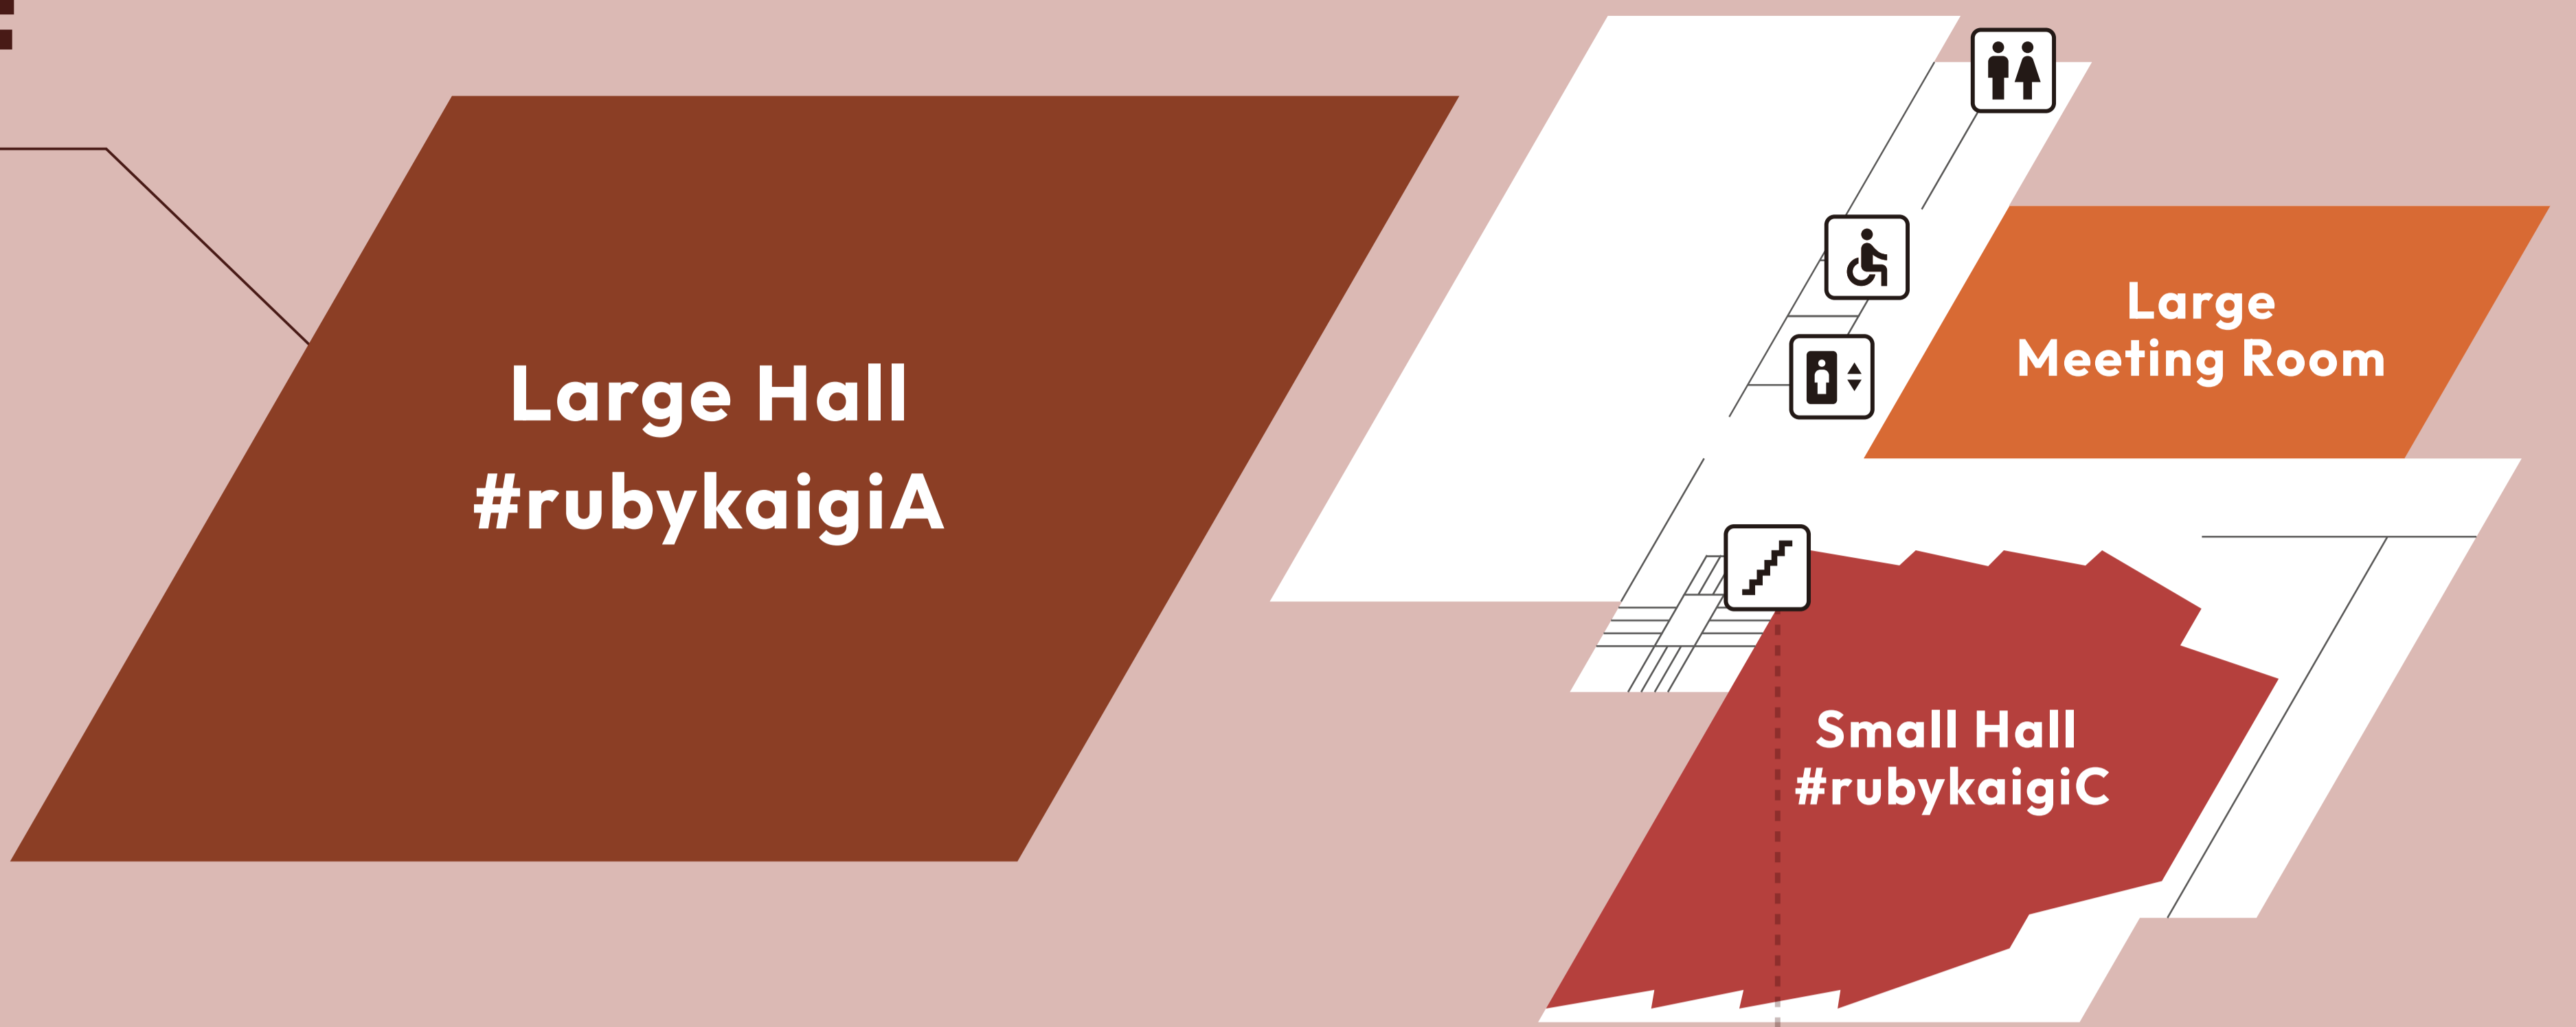

3<sub>F</sub>

Hakodate Citizen Hall

2<sub>F</sub>

1<sub>F</sub>

# Floor Map

 RubyKaigi 2026

-  Restroom
-  Accessible restroom
-  Stairs
-  Entrance
-  Elevator