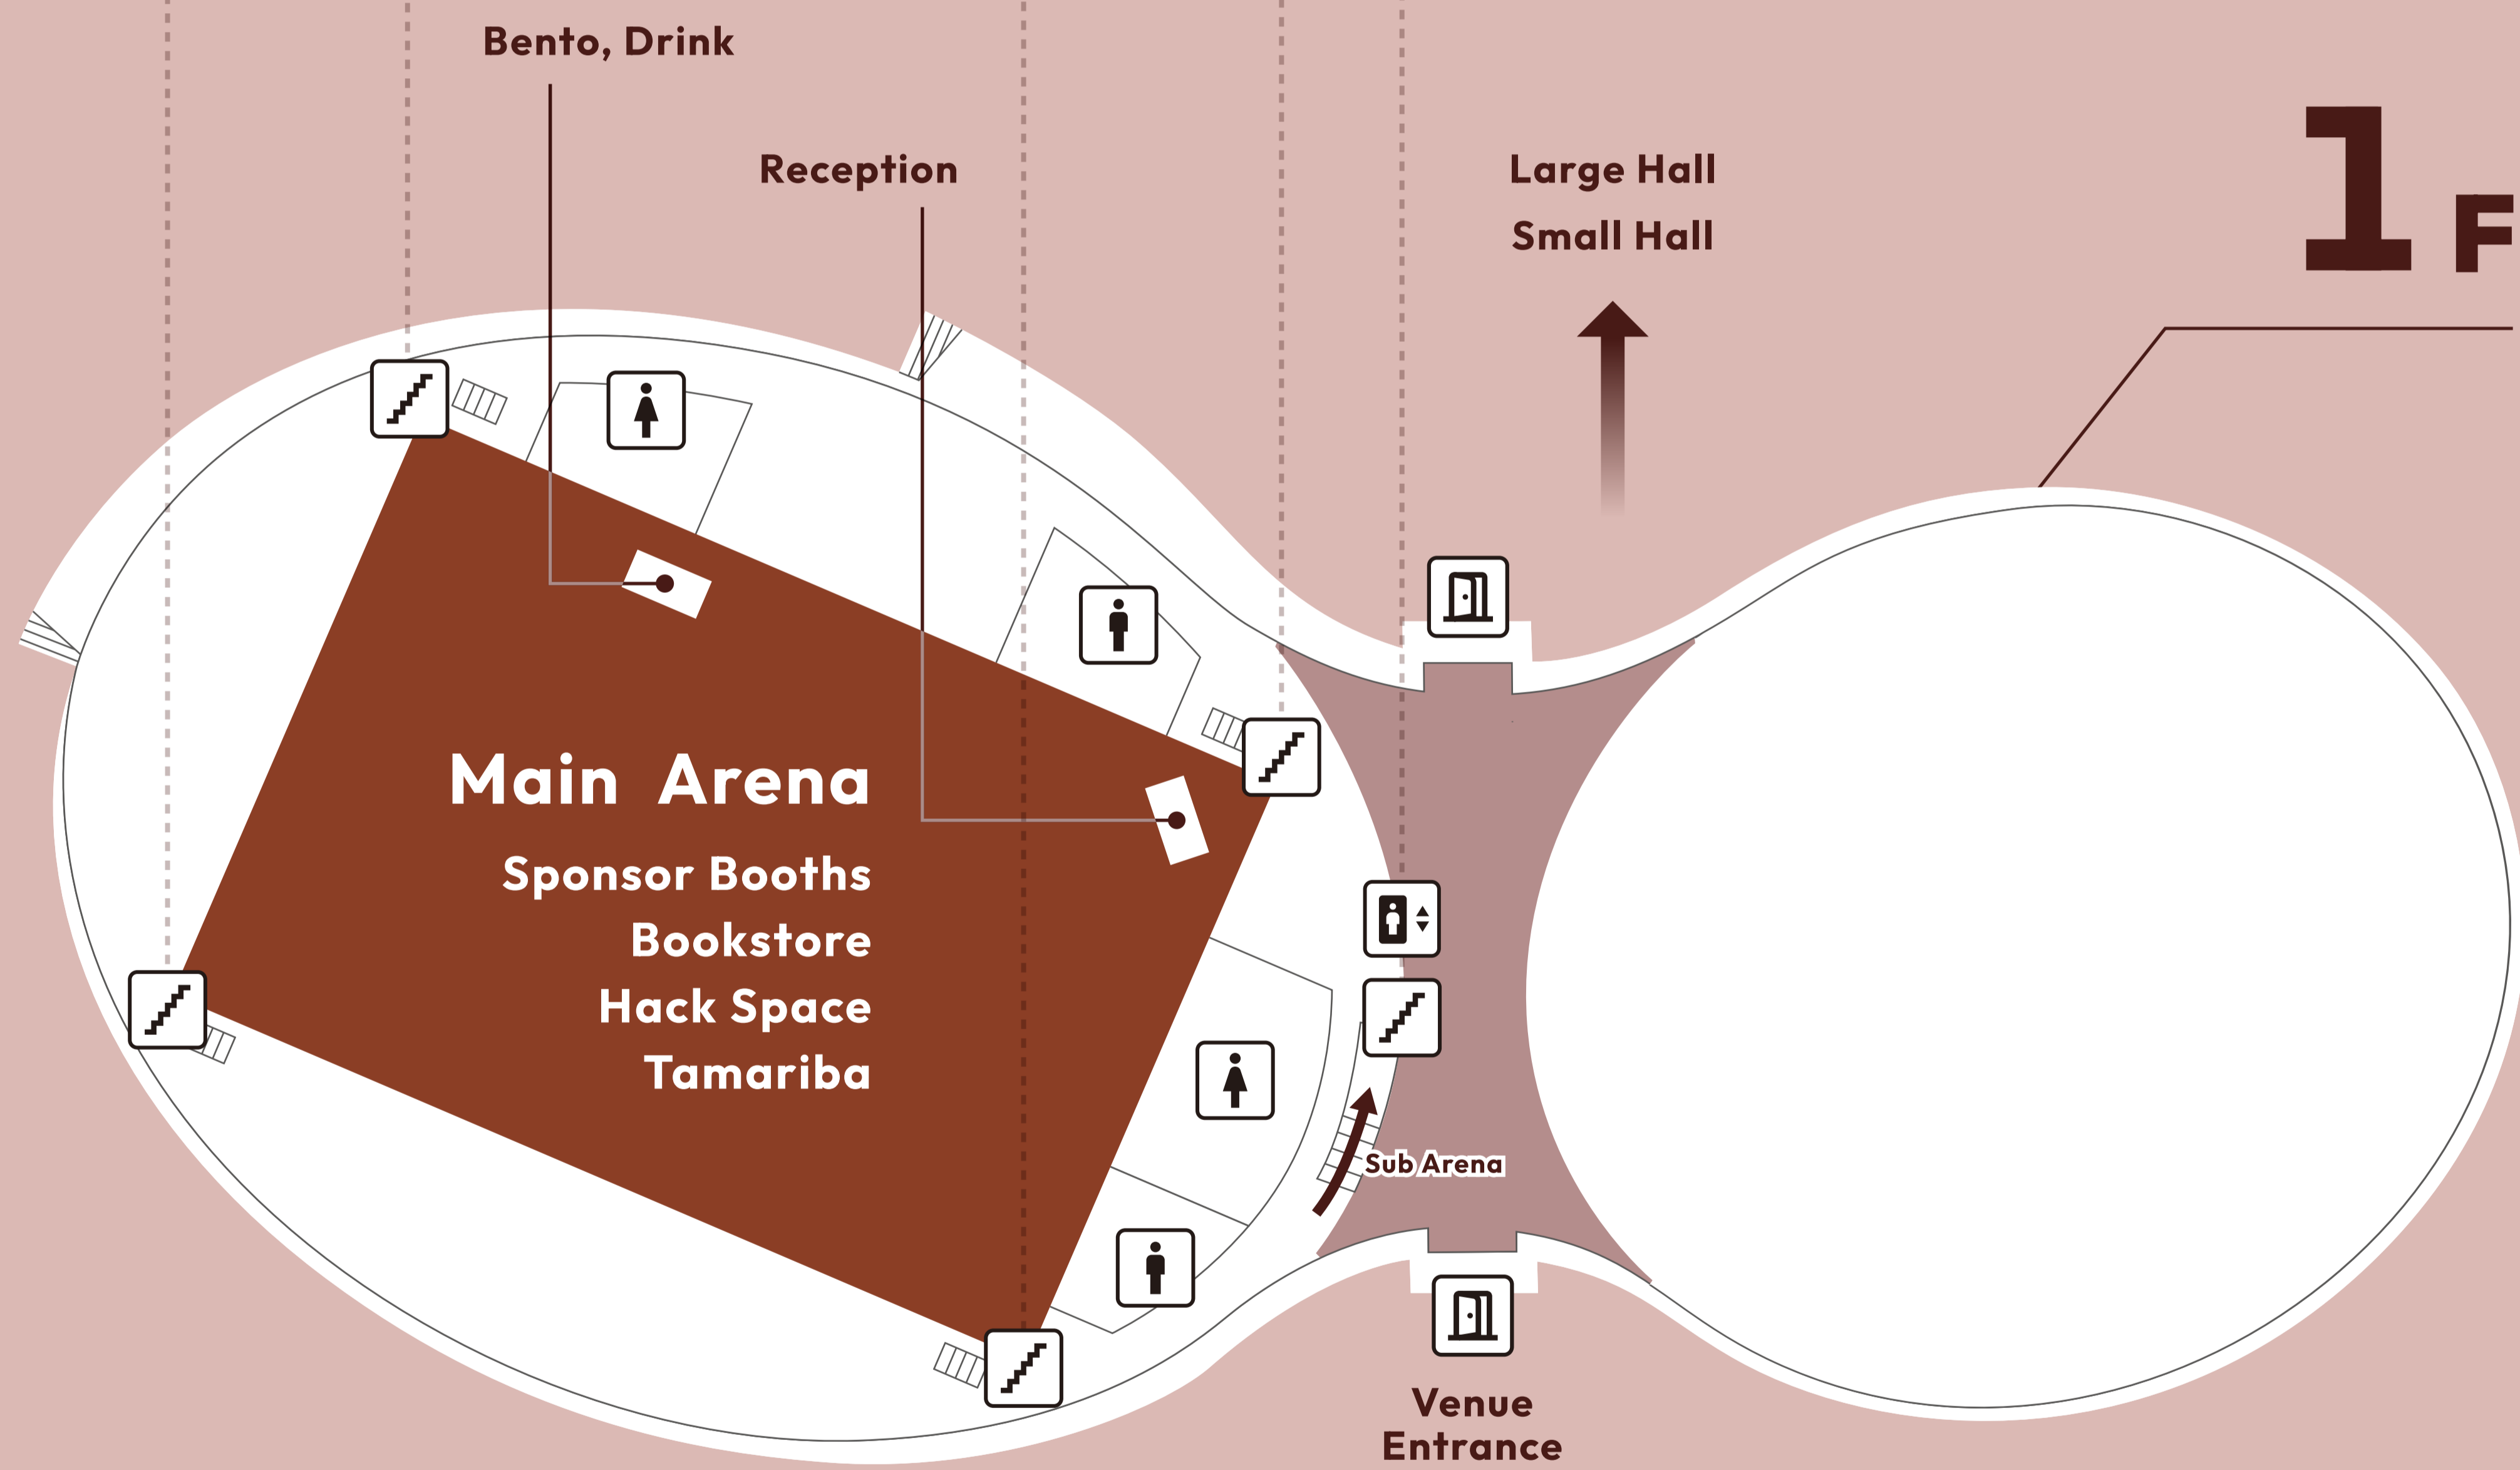

# Floor Map

 RubyKaigi 2026

-  Restroom
-  Accessible restroom
-  Stairs
-  Entrance
-  Elevator

# 2<sub>F</sub>

# 1<sub>F</sub>

Tram Station  
Shuttle Bus