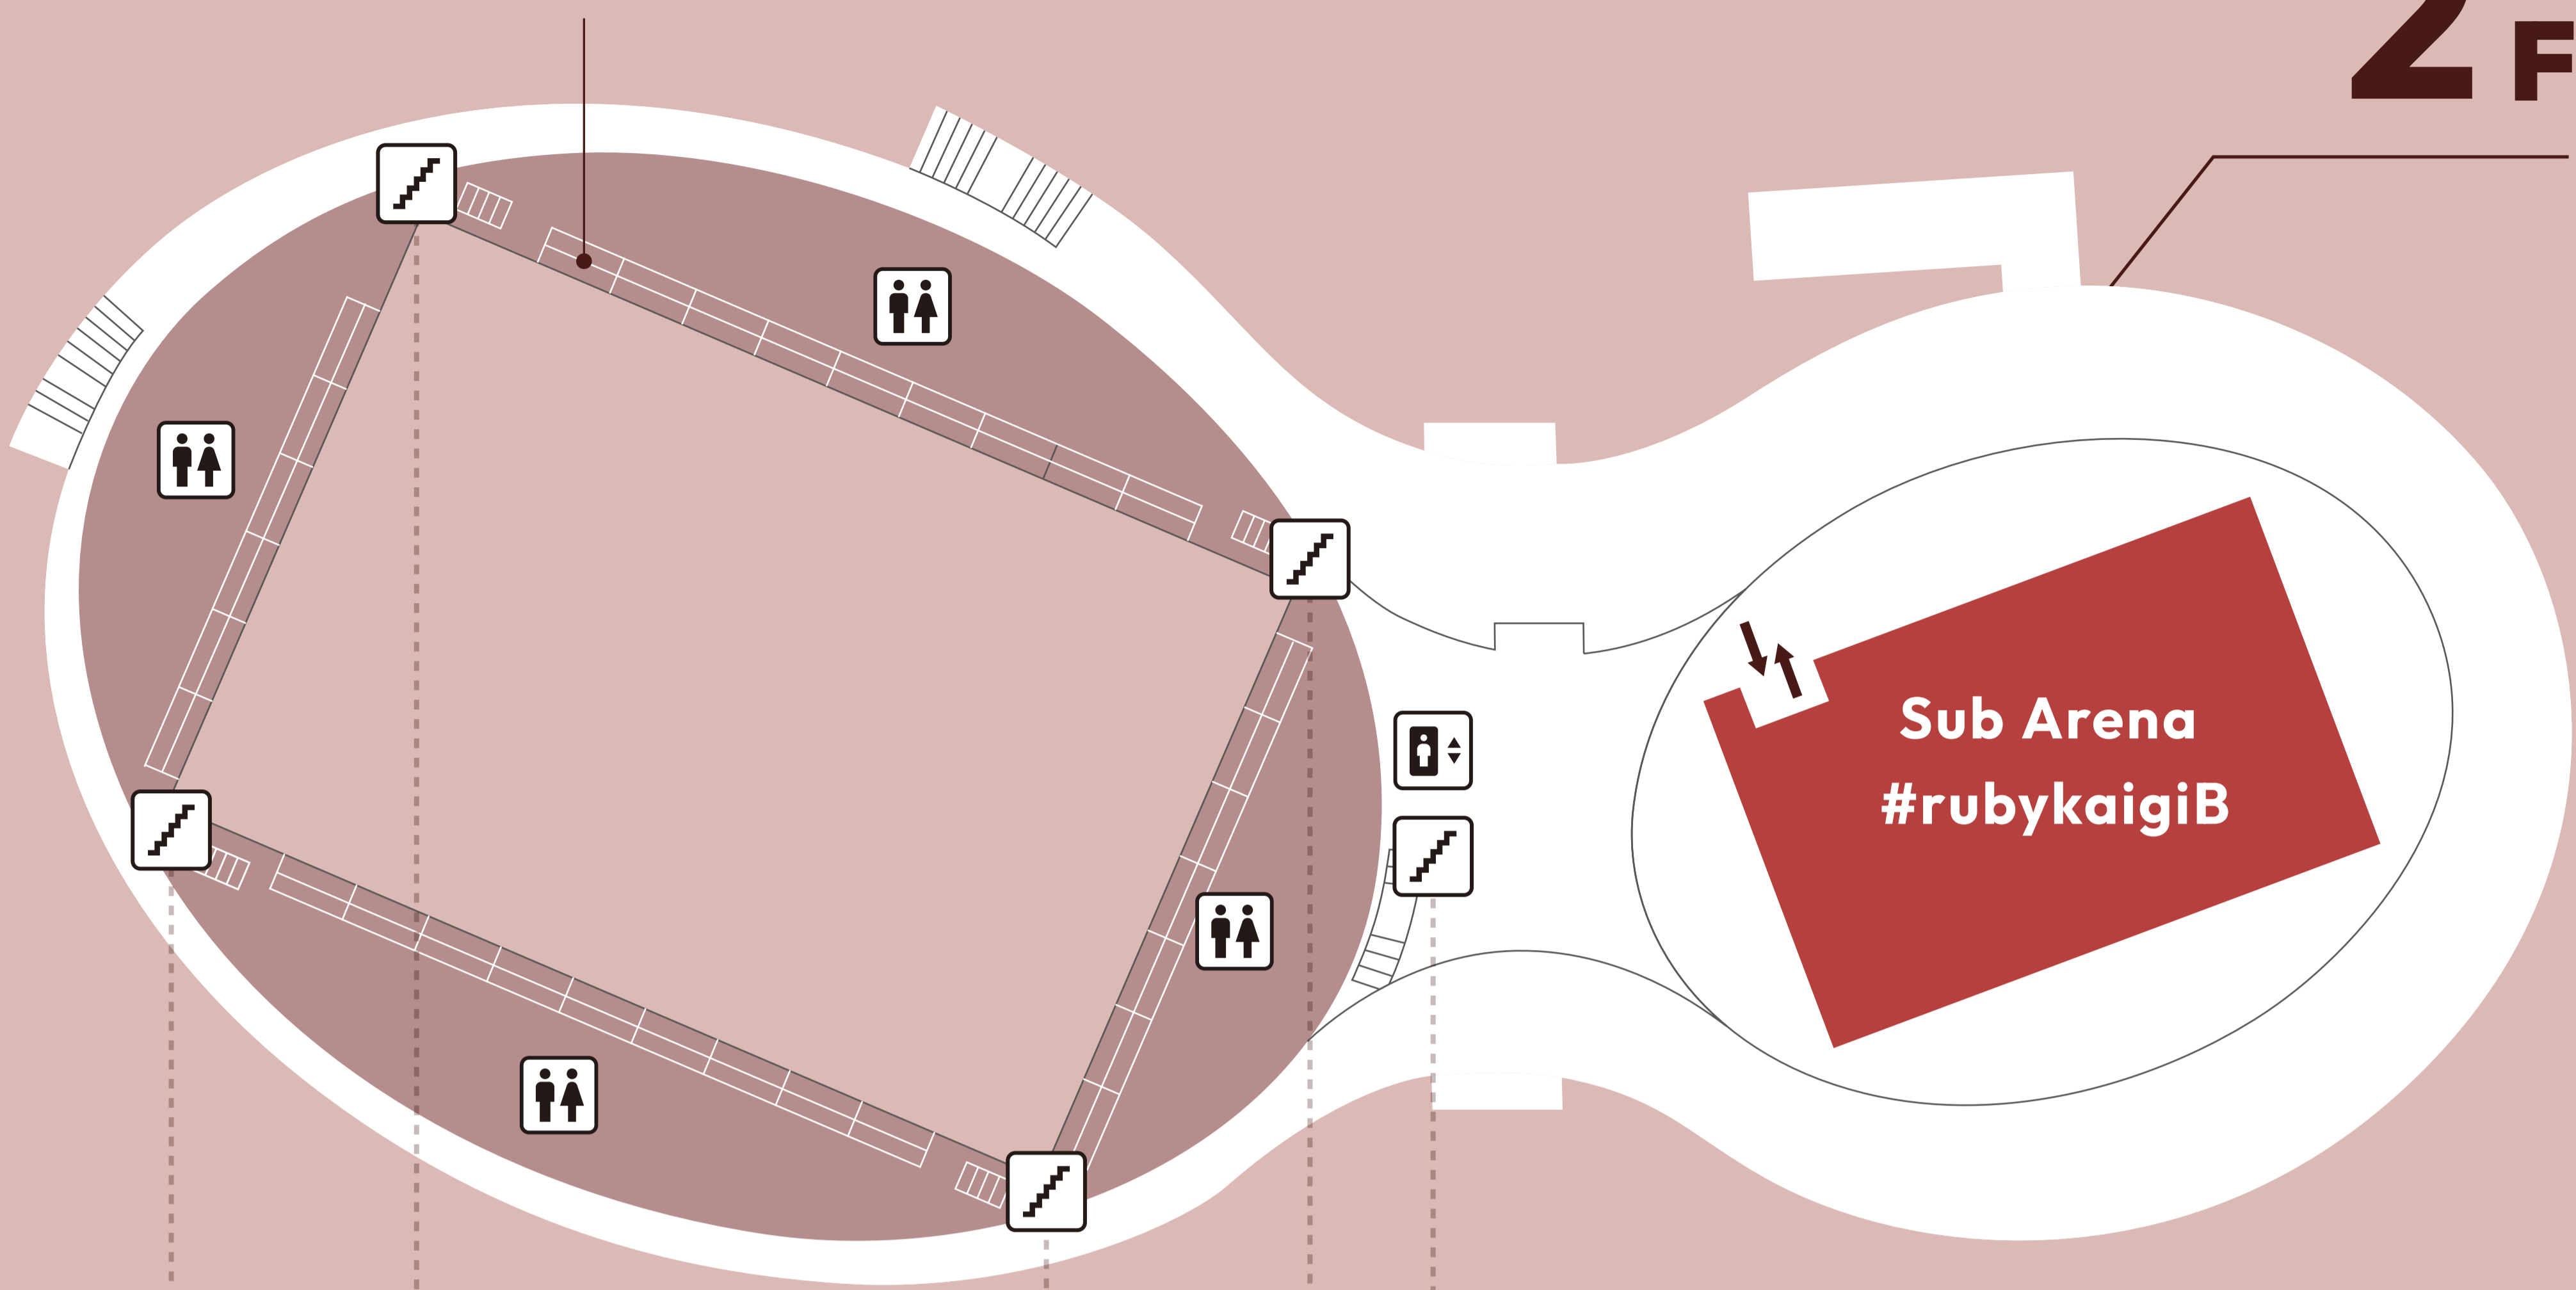

3<sub>F</sub>

Hakodate Citizen Hall

2<sub>F</sub>

1<sub>F</sub>

# Floor Map

 RubyKaigi 2026

-  Restroom
-  Accessible restroom
-  Stairs
-  Entrance
-  Elevator

# 1<sub>F</sub>

Tram Station  
Shuttle Bus