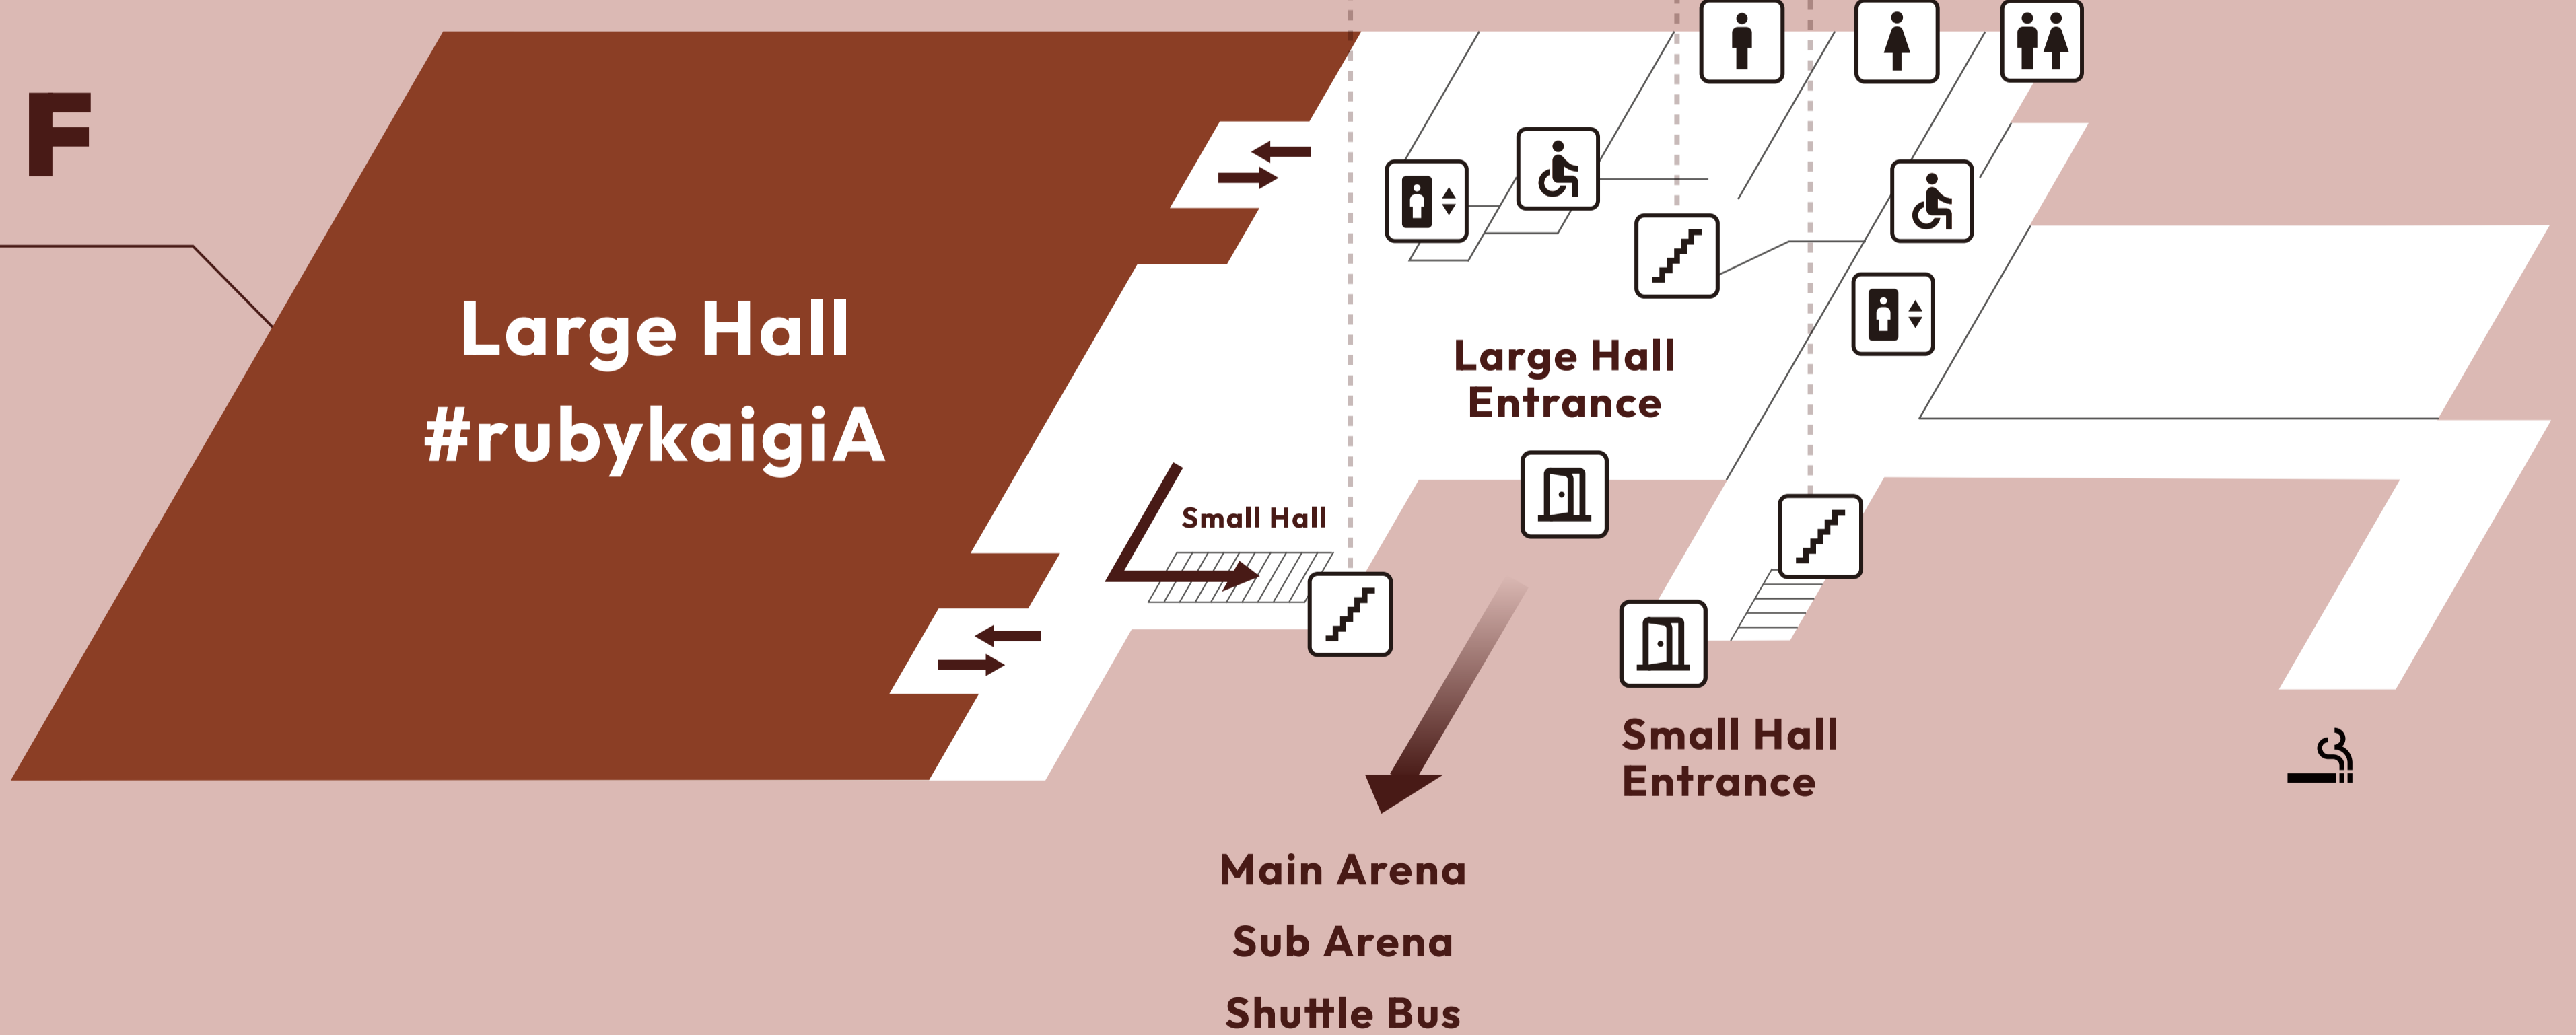

3<sub>F</sub>

Hakodate Citizen Hall

2<sub>F</sub>

1<sub>F</sub>

# Floor Map

 RubyKaigi 2026

-  Restroom
-  Accessible restroom
-  Stairs
-  Entrance
-  Elevator

# 1<sub>F</sub>

Tram Station  
Shuttle Bus