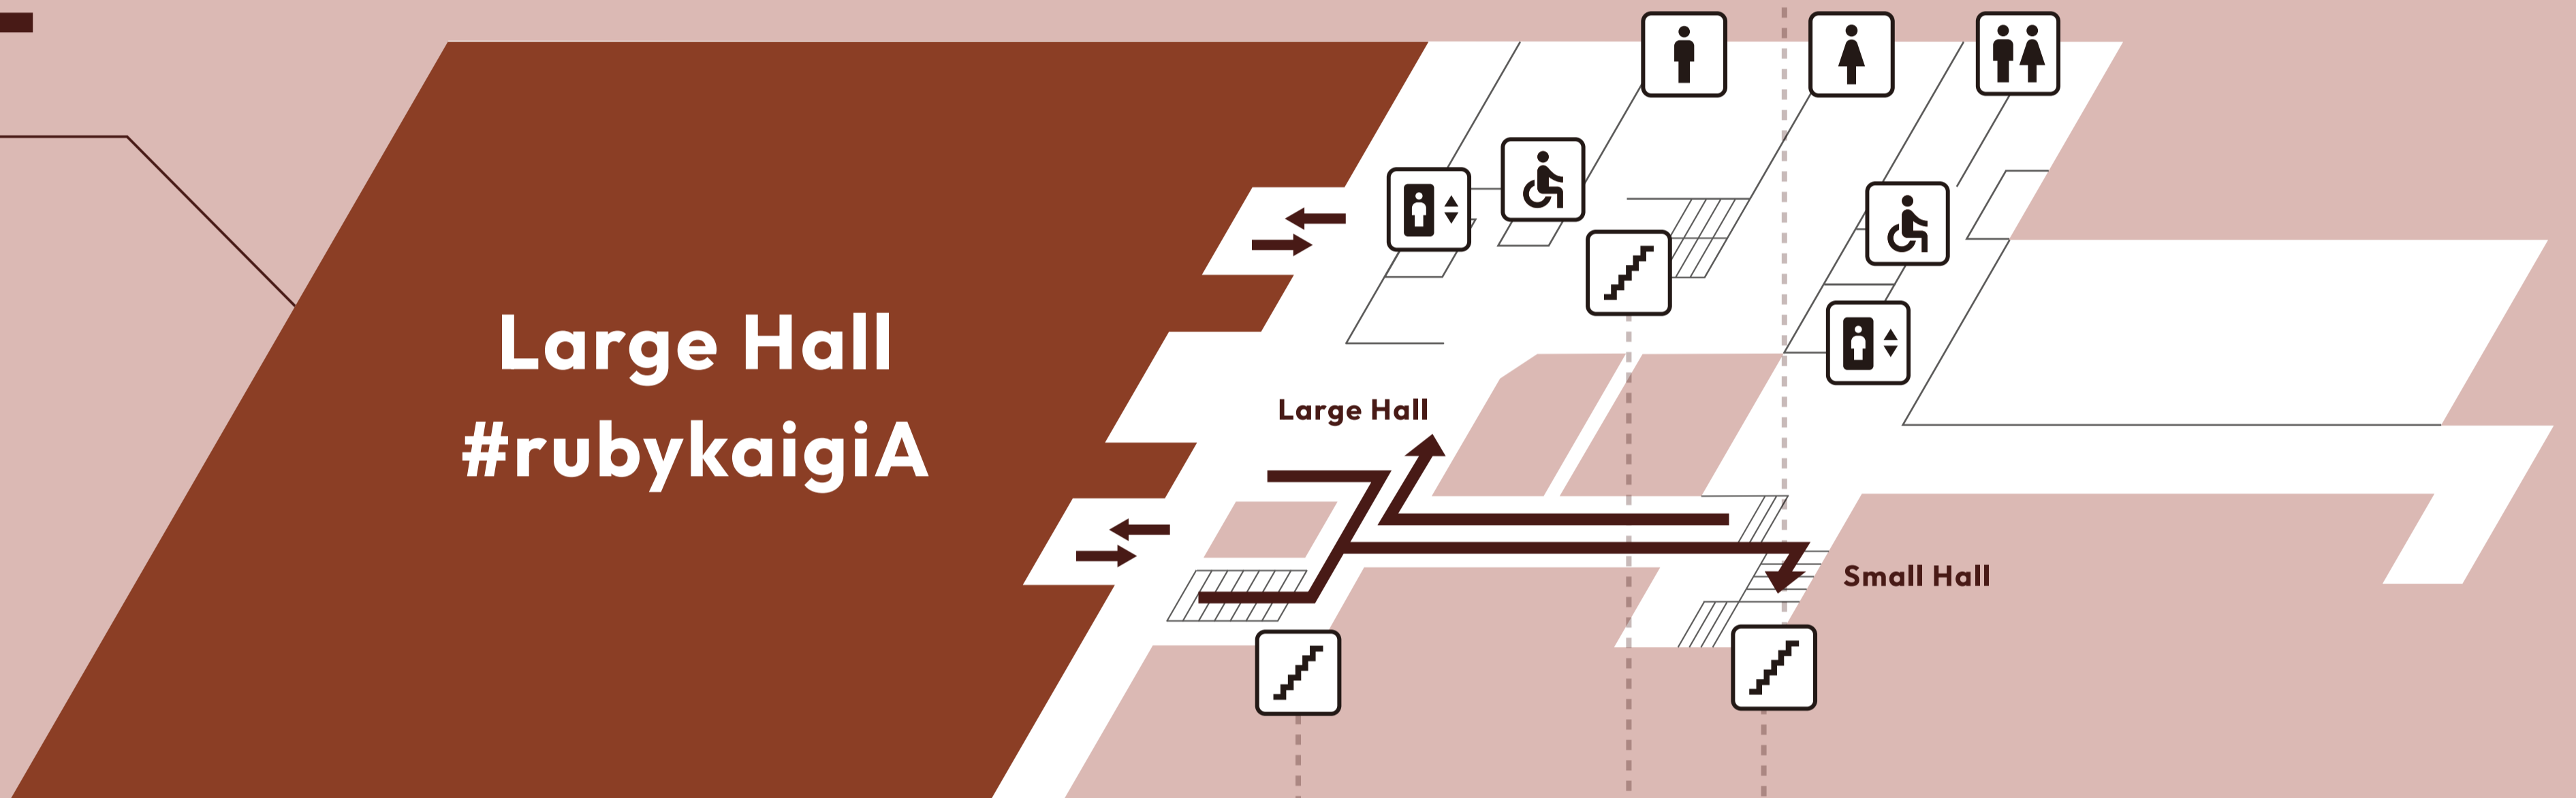

3<sub>F</sub>

Hakodate Citizen Hall

2<sub>F</sub>

1<sub>F</sub>

# Floor Map

 RubyKaigi 2026

-  Restroom
-  Accessible restroom
-  Stairs
-  Entrance
-  Elevator

# 1<sub>F</sub>

Tram Station  
Shuttle Bus